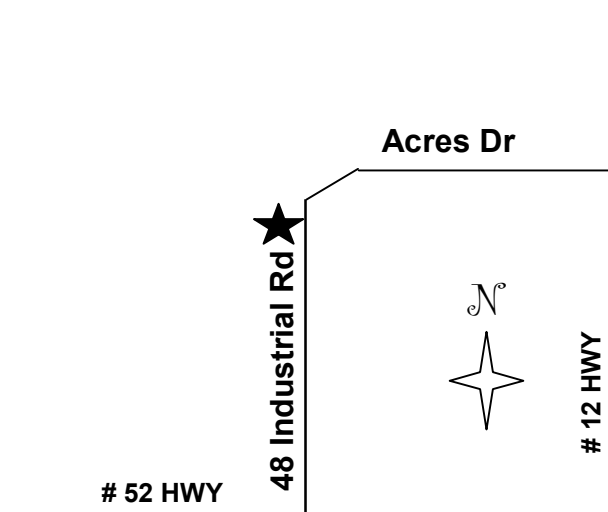

SPRING STAIN SALE

DECK, SIDING & FENCE STAIN

Solid Color Latex
REG $$$36.95 - $$$39.95/GAL

30% OFF

Drywall Primer
$50/5 Gal

EnviroGard Latex
Int/Ext Paint
50% OFF

Ceiling Paint
Enviro-friendly
Flat White
30% Off

NEW HYBRID PAINT

A Durable Oil Paint with Water Clean-up for Doors & Trim

Introducing Monamel

General Paint

Come see our in-store specials Sale runs June 17—July 8, 2011